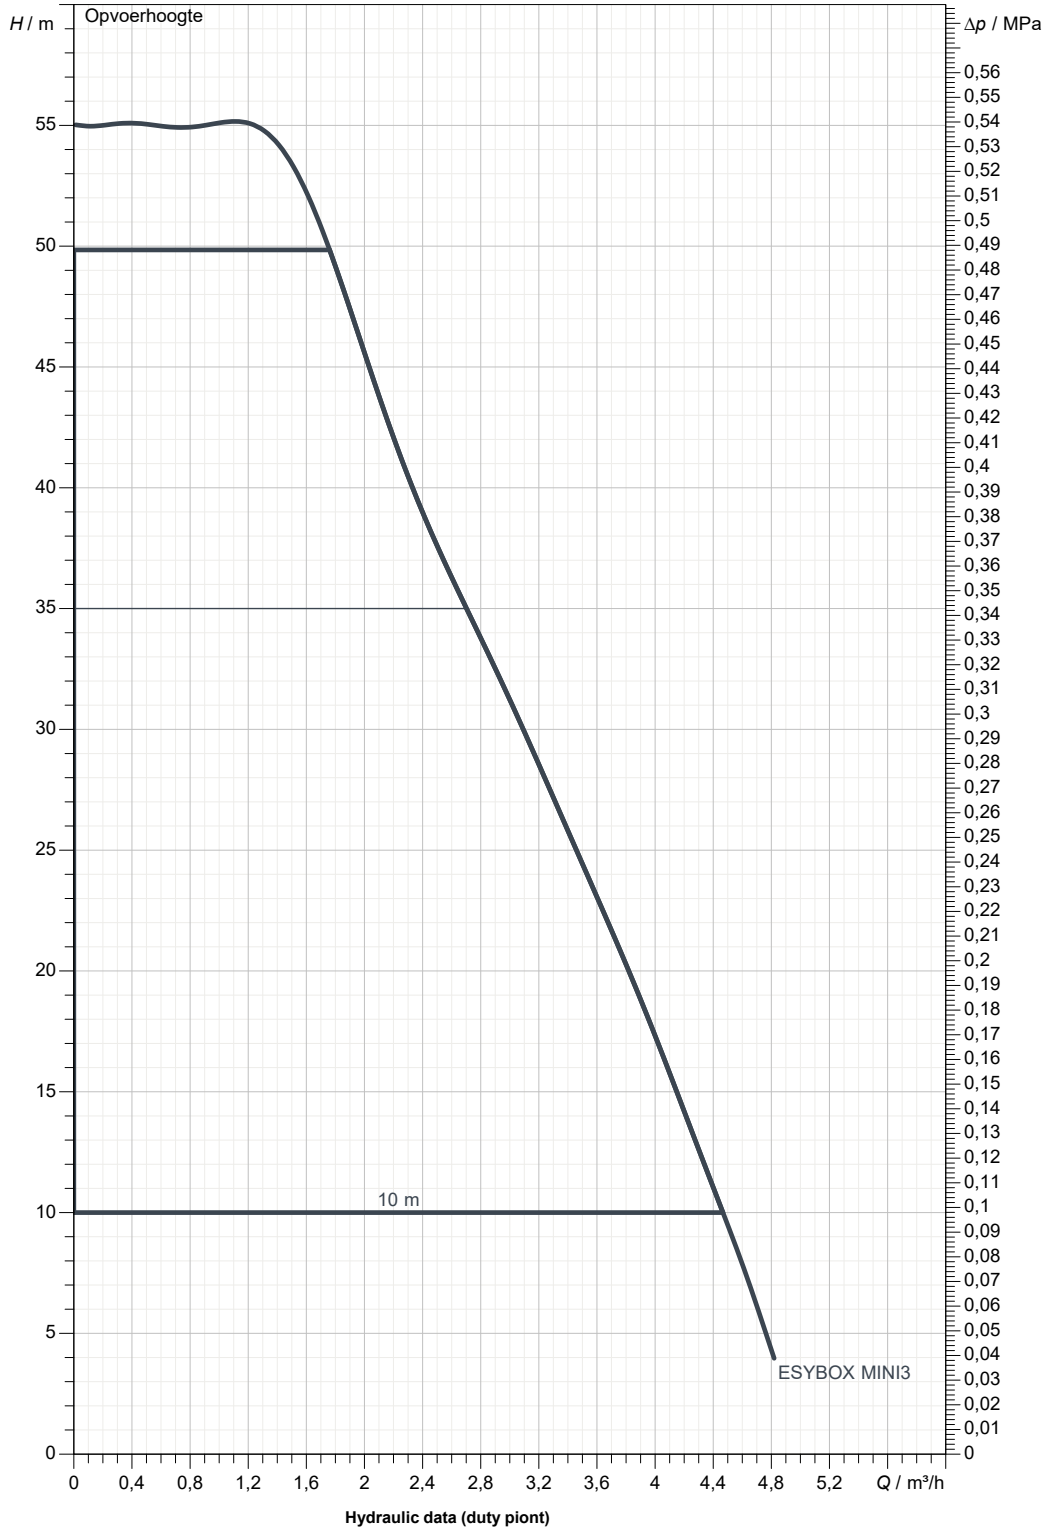

WATER • TECHNOLOGY

PERFORMANCE CURVES

2023-07-1€

Pagina 2 / 3

DAB PUMPS S.p.A.
Via Marco Polo, 14 - 35035 Mestrino (PD), Italy
Tel. +39 049 5125000 - Fax +39 049 5125950
www.dabpumps.com

Receiver

From

Company
Reference
Address
Phone
Fax
E-mail

ESYBOX MINI 3 - KIWA

Curve tolerance according to ISO 9906

Suction side
1" G
0,75 MPa

Discharge side
1" G
0,75 MPa

Flow :

Head :

Rated speed:
3.000 1/min

MAIN_PROJECT_TITLE

BUSINESS_PROCESS_ID

OWNER_

ISSUE_DATE
2023-07-19